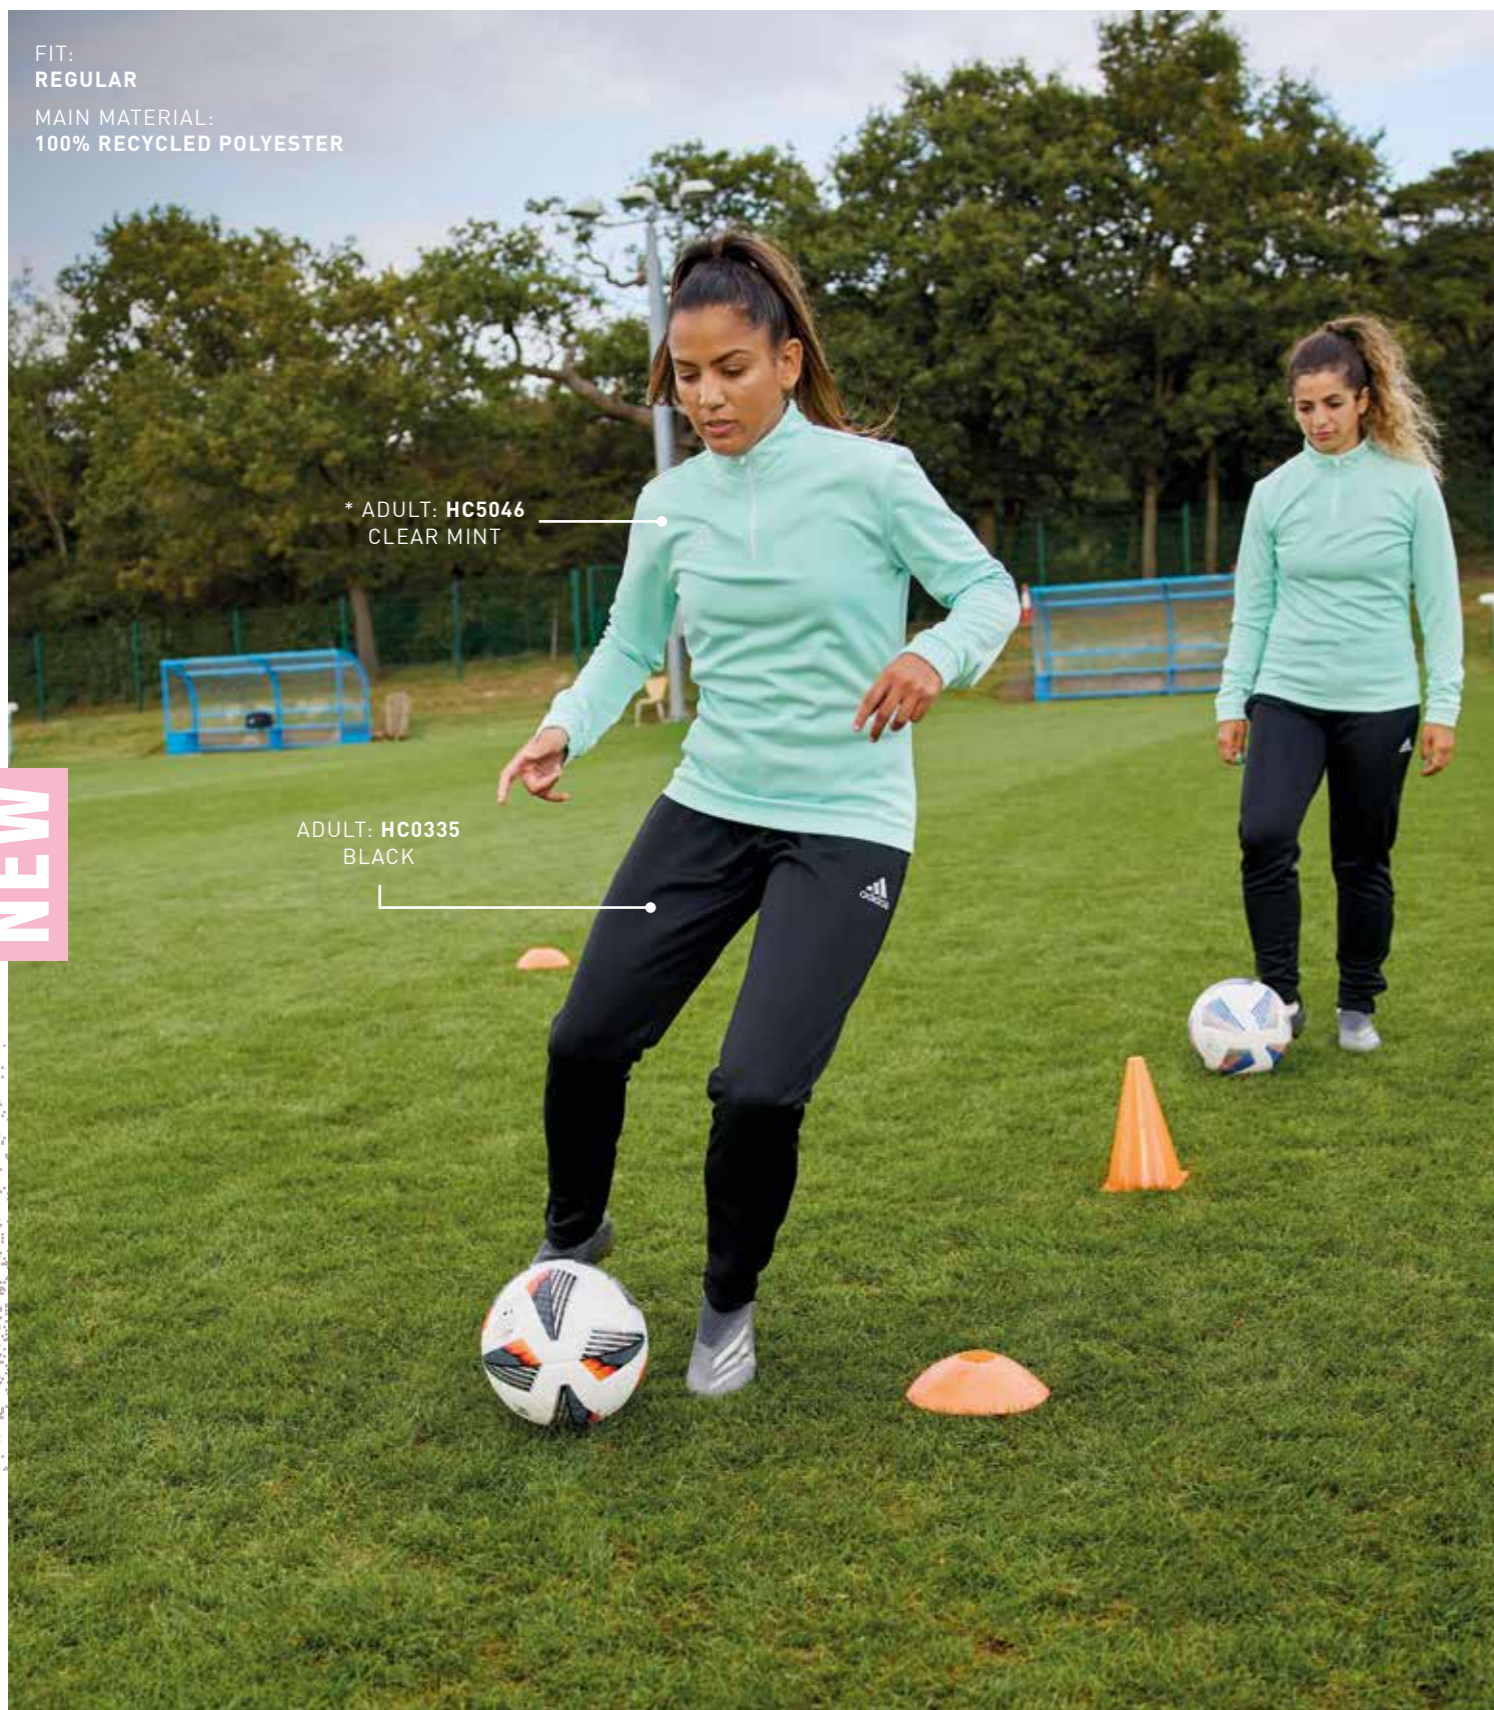

ENTRADA 22

ENTRADA 22 TRAINING TOP WOMEN

ENT22 TR TOP W

ADULT: 149 zł | SIZES: 2XS, XS, S, M, L, XL, 2XL

W KOLEKCJI DO KOŃCA LUTEGO 2026 / * W KOLEKCJI DO KOŃCA LUTEGO 2024

FIT:
REGULAR
MAIN MATERIAL:
100% RECYCLED POLYESTER

* ADULT: **HC5046**
CLEAR MINT

ADULT: **HC0335**
BLACK

NEW

ENTRADA 22 TRAINING PANT WOMEN

ENT22 TR PNT W

ADULT: 129 zł | SIZES: 2XS, XS, S, M, L, XL, 2XL

WOMEN'S TRAININGWEAR

KEY
ARTICLE

ADULT: **H57541**
BLACK

ADULT: **H57483**
TEAM NAVY BLUE

ADULT: **HG6284**
TEAM ROYAL BLUE

ADULT: **H57551**
TEAM POWER RED

ADULT: **HI2131**
TEAM GREEN / WHITE

ADULT: **HI2130**
TEAM YELLOW / BLACK

ADULT: **H57542**
TEAM GREY FOUR

* ADULT: **HC5046**
CLEAR MINT

* ADULT: **HC5045**
SEMI PINK GLOW

* ADULT: **HC5052**
TEAM SEMI SOLAR YELLOW

NAJLEPIEJ PASUJE DO ENTRADA 22 TRAINING PANT WOMEN:

ADULT: **HC0335**
BLACK

ADULT: **HC0334**
TEAM NAVY BLUE

NEW